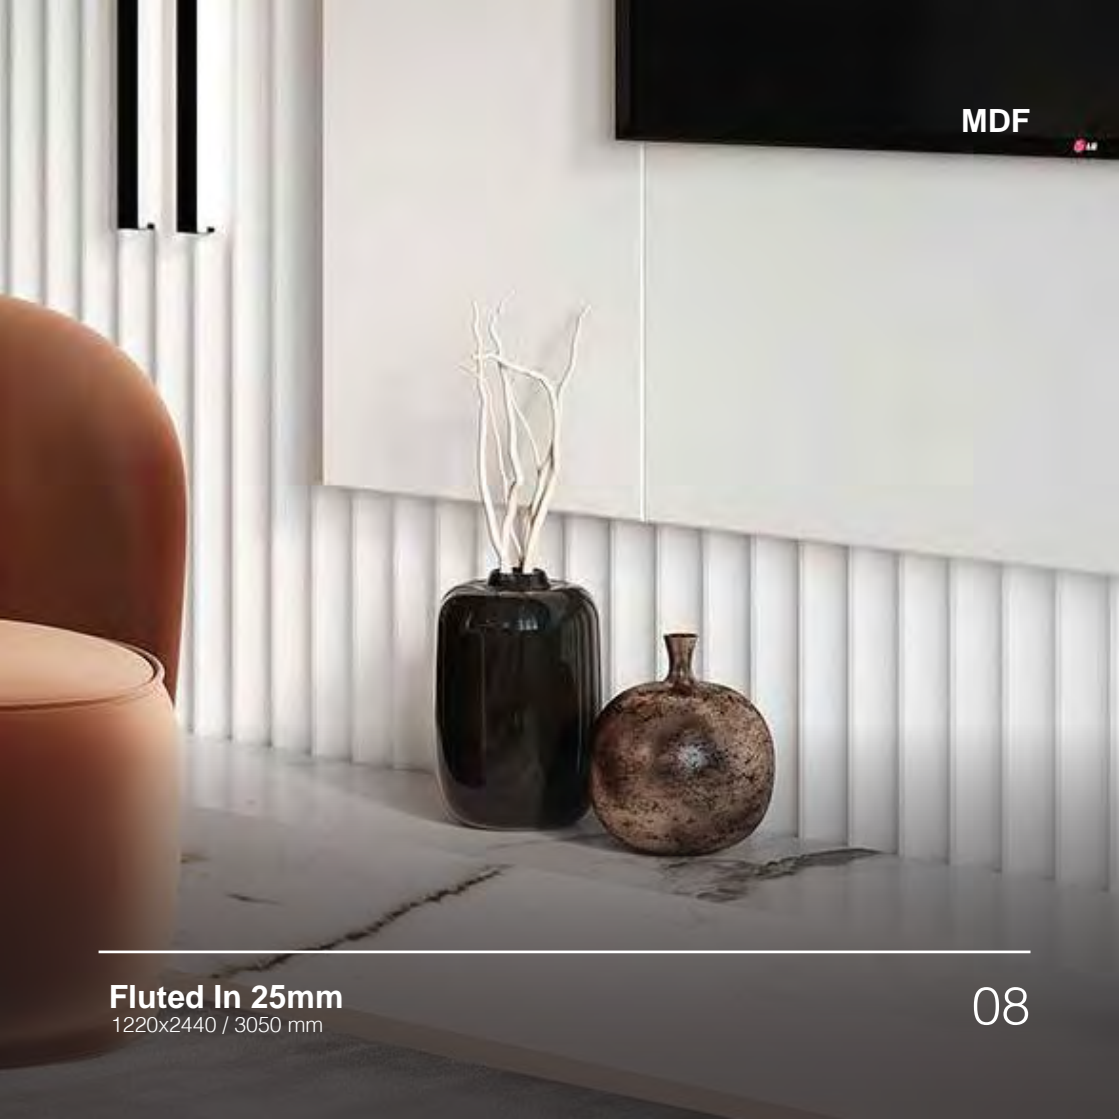

MDF

Fluted In 25mm
1220x2440 / 3050 mm

08